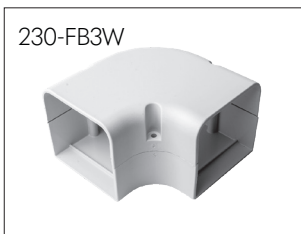

■ FLAT BENDS

230-FB3W

Description	Width	Ivory Part code	White Part code
Flat Bend 90 Degree	70mm	230-FB3	230-FB3W
Flat Bend 90 Degree	105mm	230-FB4	230-FB4W
Flat Bend 45 Degree	70mm	230-FB453	230-FB453W
Flat Bend 45 Degree	105mm	230-FB454	230-FB454W