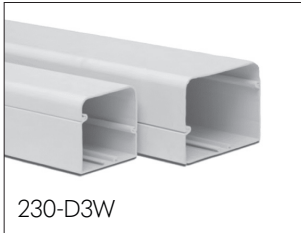

### ■ SPEEDICHANNEL TRUNKING

SpeediChannel® is a system used to house air conditioning refrigerant pipes and services. Made out of rigid PVC, the colours are fadeproof, UV resistant and fireproof. The trunking contributes to reducing energy consumption. Suitable for indoor and outdoor use, it can be painted to match its environment.

### ■ DUCT

230-D3W

Description	Width	Ivory Part code	White Part code
Duct - 70mm - sold in 2 metre lengths	70mm	230-D3	230-D3W
Duct - 105mm - sold in 2 metre lengths	105mm	230-D4	230-D4W

### ■ ELBOWS

230-EB3W

Description	Width	Ivory Part code	White Part code
Inside Elbow 90 Degree	70mm	230-EB3	230-EB3W
Inside Elbow 90 Degree	105mm	230-EB4	230-EB4W
Outside Elbow 90 Degree	70mm	230-EIN3	230-EIN3W
Outside Elbow 90 Degree	105mm	230-EIN4	230-EIN4W