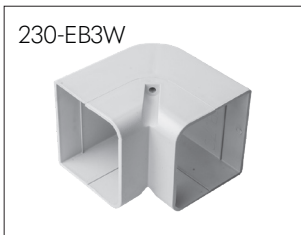

### ■ DUCT

230-D3W

Description	Width	Ivory Part code	White Part code
Duct - 70mm - sold in 2 metre lengths	70mm	230-D3	230-D3W
Duct - 105mm - sold in 2 metre lengths	105mm	230-D4	230-D4W

### ■ ELBOWS

230-EB3W

Description	Width	Ivory Part code	White Part code
Inside Elbow 90 Degree	70mm	230-EB3	230-EB3W
Inside Elbow 90 Degree	105mm	230-EB4	230-EB4W
Outside Elbow 90 Degree	70mm	230-EIN3	230-EIN3W
Outside Elbow 90 Degree	105mm	230-EIN4	230-EIN4W