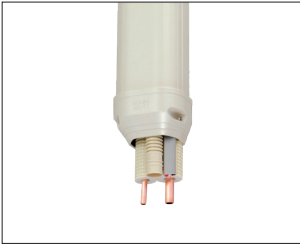

DUCT END

Part code	Description
ID-SEN-100-I	Slimduct - 100mm Duct End - Ivory
ID-SEN-100-W	Slimduct - 100mm Duct End - White
ID-SEN-100-K	Slimduct - 100mm Duct End - Black
ID-SEN-100-B	Slimduct - 100mm Duct End - Brown
ID-SE-75-I	Slimduct - 75mm Duct End - Ivory
ID-SE-75-W	Slimduct - 75mm Duct End - White
ID-SE-75-K	Slimduct - 75mm Duct End - Black
ID-SE-75-B	Slimduct - 75mm Duct End - Brown