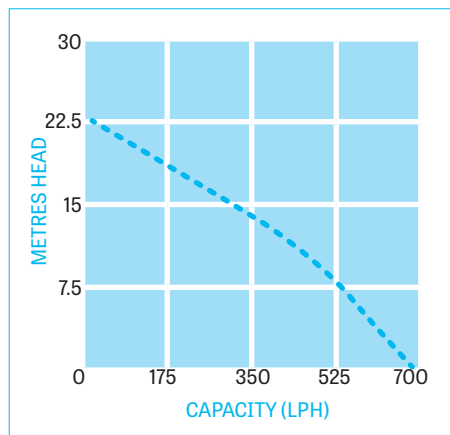

### A supermarket must have!

The market-leading British made Pump House dairy cabinet range offers unrivalled solutions to supermarket refrigeration. With a height of only 76mm this stainless steel, easy to service pump delivers a complete solution. Available in 3 models: DCP-30A, DCP-30E and DCP-30V. Ideal for supermarket refrigeration cabinets. Can deal with intermittent water temperature of up to 49 °C / 120 °F.

### FEATURES

- Only 76mm high - fits under even the lowest display cabinets
- Barbed hose tail – for easy connection of 1/2" drain hose
- Multiple inlet options (top, end or side)
- Power and alarm cables pre-fitted
- High discharge head and flow rate suitable for most applications
- Ideal for cold produce display cabinets in supermarkets and convenience stores
- IP 44 rated sealed electric box