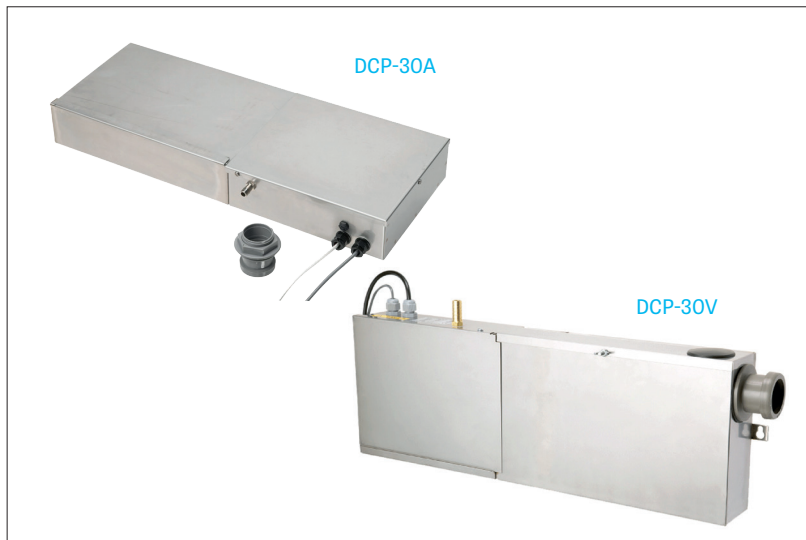

## DCP-30A/E/V - DAIRY CABINET SUPERMARKET PUMP

### A supermarket must have!

The market-leading British made Pump House dairy cabinet range offers unrivalled solutions to supermarket refrigeration. With a height of only 76mm this stainless steel, easy to service pump delivers a complete solution. Available in 3 models: DCP-30A, DCP-30E and DCP-30V. Ideal for supermarket refrigeration cabinets. Can deal with intermittent water temperature of up to 49 °C / 120 °F.

### FEATURES

- Only 76mm high - fits under even the lowest display cabinets
- Barbed hose tail – for easy connection of 1/2" drain hose
- Multiple inlet options (top, end or side)
- Power and alarm cables pre-fitted
- High discharge head and flow rate suitable for most applications
- Ideal for cold produce display cabinets in supermarkets and convenience stores
- IP 44 rated sealed electric box

### RELATED PRODUCTS

- K-KLAMP
- Evaporator tray
- Fan motors

MAX. FLOW 700 LPH

Part code	Description	Max. head	Tank capacity	Outlet	High level alarm on/off
DCP-30A	Dairy cabinet standard	23 metres	5.5 litres	1/2"	50mm / 44mm
DCP-30E	Dairy cabinet economy (no lid)	23 metres	5.5 litres	1/2"	n/a
DCP-30V	Dairy cabinet vertical	23 metres	4.5 litres	1/2"	160mm