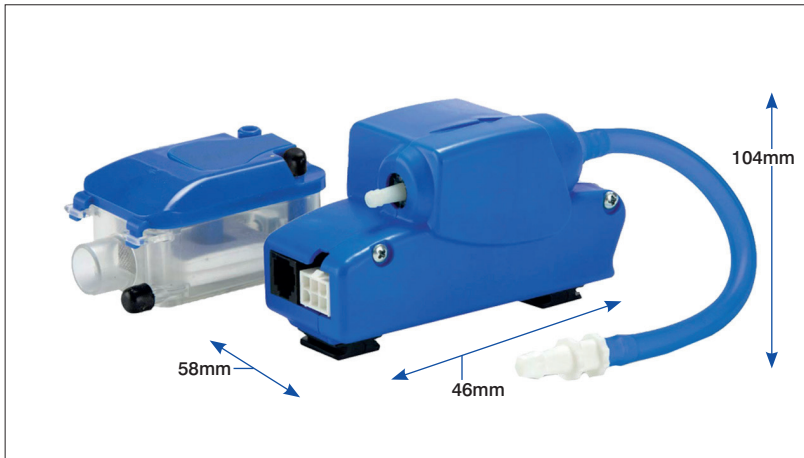

EC-1 - MINI PUMP

LittleGIANT® **INSTALL+**

Quiet, small and reliable

This evolution of the mini pump from Little Giant, offers an easy to install and super quiet solution to condensate removal from mini-split air conditioners. Ideal for fan-coil and split air conditioning. Retrofits mini pumps with or without trunking.

FEATURES

- Removes condensate from ductless mini-split wall and ceiling mounted air conditioners and concealed fan coil equipment
- Quiet operation
- 21 dB(A)
- Elastomeric passive vibration isolator used to dampen pump vibration
- Wall bracket for pump and reservoir included
- Thermal protection: 80°C
- 1.5m power cable
- 1m cable between the pump and reservoir
- Ambient temperature range: 0°C-60°C
- Maximum water temperature: 60°C

RESERVOIR FEATURES

- Clear reservoir
- On/off level sensors with high water safety sensor
- Extra large filter screen
- Drain hose adaptor (14mm, 16mm, 18mm and 20mm)
- Simple to open and maintain the reservoir

RELATED PRODUCTS

- Braided hose
- Cassette adaptors
- Inaba Denko trunking
- S&V adaptor

MAX. FLOW 10 LPH

DECIBEL RATING 21 dB(A)

| Part code | Max. lift | Discharge size | IP | Amps | Volts | Hz | High level alarm | Weight (pump only) |
|-----------|-----------|----------------|----|------|-------|------|------------------|--------------------|
| EC-1 | 10m | 1/4" | 20 | 0.1A | 230V | 50Hz | NC* 230V / 8A | 0.8kg |