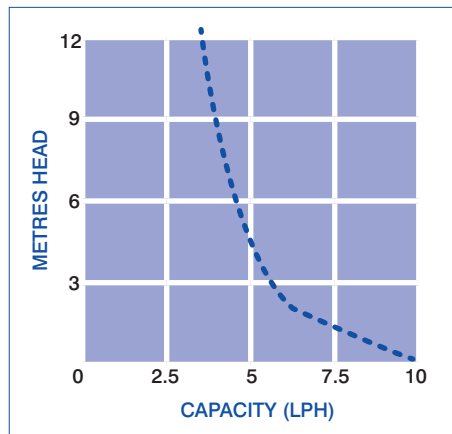

RESERVOIR FEATURES

- Clear reservoir
- On/off level sensors with high water safety sensor
- Extra large filter screen
- Drain hose adaptor (14mm, 16mm, 18mm and 20mm)
- Simple to open and maintain the reservoir