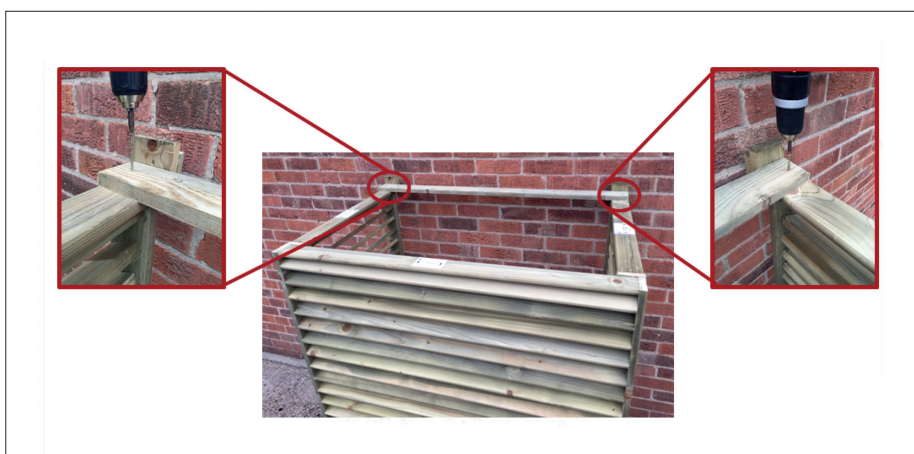

WOODEN LOUVERED GUARD

CG-750 SERIES

INSTALLATION INSTRUCTIONS

STEP 1

Arrange left and right side panels and front panel together, with the arrows pointing outwards.

STEP 2

Using 3 long screws on outside and 2 short screws on inside, attach the left hand side panel to the front panel.

STEP 3

Place back strut onto rear side panels and secure with 2 short screws.

STEP 4

Place top panel on top of the other panels. Use 2 short screws, one for each rear corner, which will attach the side panels to the top panel.

STEP 5

Overlap top panel on front panel. Use 2 long screws, one for each front corner, which will attach the front panel to the top panel.

MODELS

Part code	Size	Dimensions (external)			Dimensions (internal)			Weight
		Height front/back	Width	Depth	Height front/back	Width	Depth	
CG-750S-WOOD	Small	905 / 960mm	1275mm	865mm	850 / 890mm	1050mm	753mm	35kg
CG-750M-WOOD	Medium	1130 / 1185mm	1275mm	865mm	1075 / 1115mm	1050mm	753mm	40kg
CG-750M+WOOD	Medium+	1255 / 1310mm	1275mm	865mm	1200 / 1240mm	1050mm	753mm	44kg
CG-750L-WOOD	Large	1530 / 1585mm	1275mm	865mm	1475 / 1515mm	1050mm	753mm	51kg
CG-750L-INV-WOOD	Large Inverted	1130 / 1185mm	1630mm	865mm	1075 / 1115mm	1400mm	753mm	47kg
CG-750L+WOOD	Large+	1600 / 1655mm	1275mm	865mm	1545 / 1585mm	1050mm	753mm	57kg
CG-750L+-INV-WOOD	Large Inverted+	1635 / 1690mm	1630mm	865mm	1580 / 1620mm	1400mm	753mm	59kg