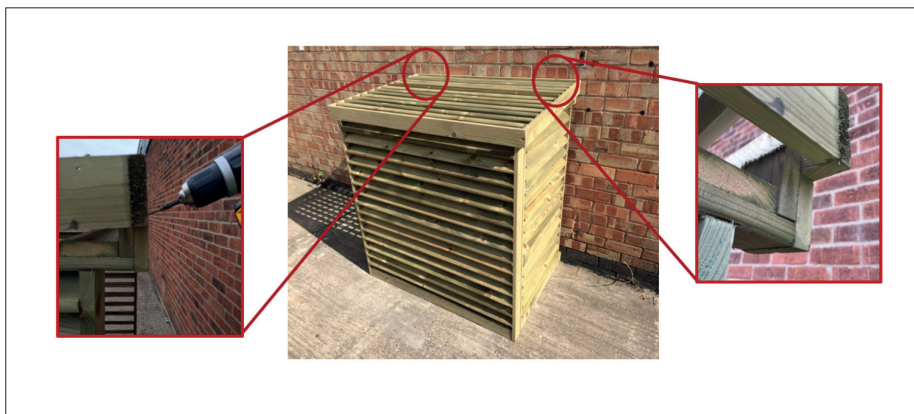

WOODEN LOUVERED GUARD

CG-750 SERIES

INSTALLATION INSTRUCTIONS

STEP 1

Arrange left and right side panels and front panel together, with the arrows pointing outwards.

STEP 2

Using 3 long screws on outside and 2 short screws on inside, attach the left hand side panel to the front panel.

STEP 3

Place back strut onto rear side panels and secure with 2 short screws.

STEP 4

Place top panel on top of the other panels. Use 2 short screws, one for each rear corner, which will attach the side panels to the top panel.

STEP 5

Overlap top panel on front panel. Use 2 long screws, one for each front corner, which will attach the front panel to the top panel.

MODELS

Part code	Size	Dimensions (external)			Dimensions (internal)			Weight
		Height front/back	Width	Depth	Height front/back	Width	Depth	
CG-750S-WOOD	Small	905 / 960mm	1275mm	865mm	850 / 890mm	1050mm	753mm	35kg
CG-750M-WOOD	Medium	1130 / 1185mm	1275mm	865mm	1075 / 1115mm	1050mm	753mm	40kg
CG-750M+WOOD	Medium+	1255 / 1310mm	1275mm	865mm	1200 / 1240mm	1050mm	753mm	44kg
CG-750L-WOOD	Large	1530 / 1585mm	1275mm	865mm	1475 / 1515mm	1050mm	753mm	51kg
CG-750L-INV-WOOD	Large Inverted	1130 / 1185mm	1630mm	865mm	1075 / 1115mm	1400mm	753mm	47kg
CG-750L+WOOD	Large+	1600 / 1655mm	1275mm	865mm	1545 / 1585mm	1050mm	753mm	57kg
CG-750L+-INV-WOOD	Large Inverted+	1635 / 1690mm	1630mm	865mm	1580 / 1620mm	1400mm	753mm	59kg