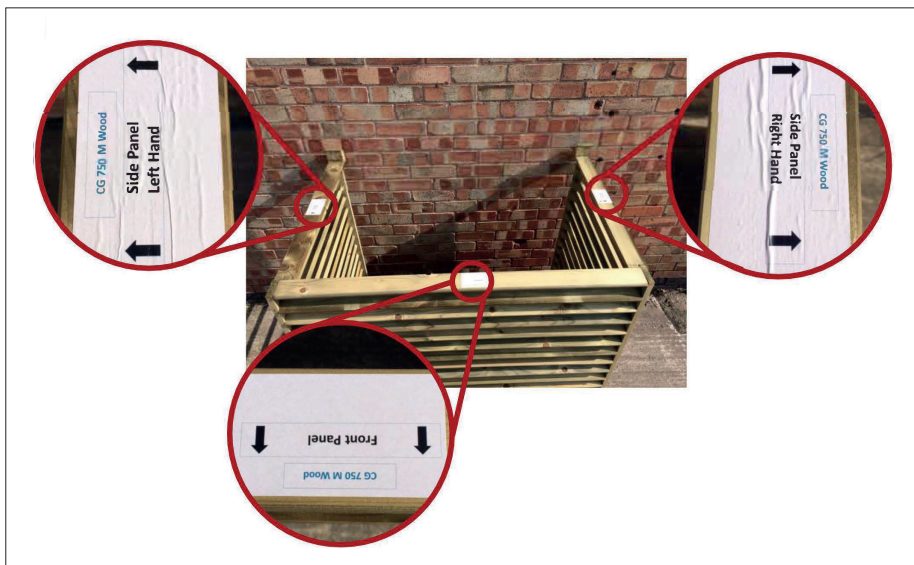

WOODEN LOUVERED GUARD

CG-750 SERIES

INSTALLATION INSTRUCTIONS

STEP 1

Arrange left and right side panels and front panel together, with the arrows pointing outwards.

STEP 2

Using 3 long screws on outside and 2 short screws on inside, attach the left hand side panel to the front panel.

STEP 3

Place back strut onto rear side panels and secure with 2 short screws.

STEP 4

Place top panel on top of the other panels. Use 2 short screws, one for each rear corner, which will attach the side panels to the top panel.

STEP 5

Overlap top panel on front panel. Use 2 long screws, one for each front corner, which will attach the front panel to the top panel.

MODELS

Part code	Size	Dimensions (external)			Dimensions (internal)			Weight
		Height front/back	Width	Depth	Height front/back	Width	Depth	
CG-750S-WOOD	Small	905 / 960mm	1275mm	865mm	850 / 890mm	1050mm	753mm	35kg
CG-750M-WOOD	Medium	1130 / 1185mm	1275mm	865mm	1075 / 1115mm	1050mm	753mm	40kg
CG-750M+WOOD	Medium+	1255 / 1310mm	1275mm	865mm	1200 / 1240mm	1050mm	753mm	44kg
CG-750L-WOOD	Large	1530 / 1585mm	1275mm	865mm	1475 / 1515mm	1050mm	753mm	51kg
CG-750L-INV-WOOD	Large Inverted	1130 / 1185mm	1630mm	865mm	1075 / 1115mm	1400mm	753mm	47kg
CG-750L+WOOD	Large+	1600 / 1655mm	1275mm	865mm	1545 / 1585mm	1050mm	753mm	57kg
CG-750L+-INV-WOOD	Large Inverted+	1635 / 1690mm	1630mm	865mm	1580 / 1620mm	1400mm	753mm	59kg